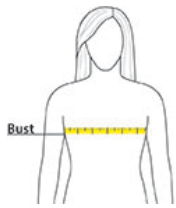

### PRODUCT MEASUREMENTS

|                     | XS     | S      | M      | L      | XL | XXL    | 3XL    | 4XL    |
|---------------------|--------|--------|--------|--------|----|--------|--------|--------|
| Body Length at Back | 29     | 29 1/2 | 30     | 30 1/2 | 31 | 31 1/2 | 32     | 32 1/2 |
| Bust                | 17     | 18     | 19     | 20 1/2 | 22 | 23 1/2 | 25 1/2 | 27 1/2 |
| Sleeve Length       | 29 3/4 | 30 1/4 | 30 3/4 | 31 3/8 | 32 | 32 5/8 | 33     | 33 3/8 |

**Body Length at Back:** Measured from high point shoulder to finished hem at back.

**Bust:** Measured across the chest one inch below armhole when laid flat.

**Sleeve Length:** Start at center of neck and measure down shoulder, down sleeve to hem.

### SIZE CHARTS

|      | XS    | S     | M     | L     | XL    | XXL   | 3XL   | 4XL   |
|------|-------|-------|-------|-------|-------|-------|-------|-------|
| Bust | 32-34 | 35-36 | 37-38 | 39-41 | 42-44 | 45-47 | 48-51 | 52-55 |
| Size | 2     | 4/6   | 8/10  | 12/14 | 16/18 | 20/22 | 24/26 | 28/30 |

## HOW TO MEASURE

---