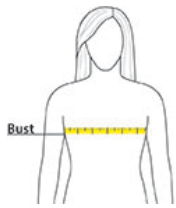

PRODUCT MEASUREMENTS

	XS	S	M	L	XL	XXL	3XL	4XL
Body Length at Front	25 1/2	26	26 1/2	27	27 1/2	28	28 1/2	29
Bust	17 1/4	18 1/4	19 1/4	20 3/4	22 1/4	23 3/4	25 3/4	27 3/4
Sleeve Length	13	13 1/2	14	14 5/8	15 1/4	15 7/8	16 1/2	17 1/8

Body Length at Front: Measure from high point shoulder to lowest point of hem at front.

Bust: Measured across the chest one inch below armhole when laid flat.

Sleeve Length: Start at center of neck and measure down shoulder, down sleeve to hem.

SIZE CHARTS

	XS	S	M	L	XL	XXL	3XL	4XL
Bust	32-34	35-36	37-38	39-41	42-44	45-47	48-51	52-55
Size	2	4/6	8/10	12/14	16/18	20/22	24/26	28/30

SPEC SHEET + MEASUREMENTS

District® Women's Very Important Tee® V-Neck. DT6503

HOW TO MEASURE

BUST

Measure under the arm and around the fullest part of the bust with arms down, keeping tape horizontal.

COLORS

Please note: PMS code information is shown only when an exact match is available.