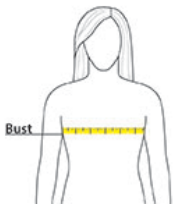

Body Length at Back: Measured from high point shoulder to finished hem at back.

Bust: Measured across the chest one inch below armhole when laid flat.

Set in Sleeve Length: Measure from Center Back neck to shoulder point to sleeve hem.

SIZE CHARTS

	S	M	L	XL	2XL
Bust	32 1/2-35 1/2	35 1/2 - 38	38-41	41-44 1/2	44 1/2-48 1/2
Size	4/6	8/10	12/14	16/18	20/22

SPEC SHEET + MEASUREMENTS

Nike Women's Team rLegend Tee. DV7312

HOW TO MEASURE

BUST

Measure under the arm and around the fullest part of the bust with arms down, keeping tape horizontal.