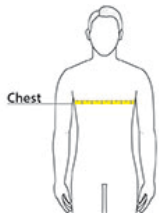

SPEC SHEET + MEASUREMENTS

PORT&CO.

Port & Co™ Long Sleeve Essential Pocket Tee. PC61LSP

SIZE CHARTS

	S	M	L	XL	2XL	3XL	4XL
Chest	35-37	38-40	41-43	44-46	47-49	50-53	54-57

HOW TO MEASURE

CHEST

Measure under the arm and around the fullest part of the chest with arms down, keeping tape horizontal.

COLORS

Please note: PMS code information is shown only when an exact match is available.

Ash
PMS COOL
GRAY 3C

Athletic
Heather

Charcoal
PMS COOL
GRAY 11C

Jet Black
PMS BLACK
C

Lime
PMS 367C

Navy
PMS 2380C

Orange
PMS 172C

Red
PMS 200C

Royal
PMS 2133C

S. Green

S. Orange

White