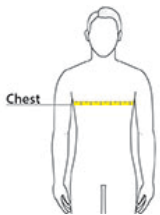

Sketches

front

back

SPEC SHEET + MEASUREMENTS

SPORT-TEK

Sport-Tek® Sleeveless PosiCharge® Competitor™ Tee.
ST352

PRODUCT MEASUREMENTS

	XS	S	M	L	XL	2XL	3XL	4XL
Body Length at Back	26	27	28	29	30	31	31 1/2	32
Chest	18 1/2	20	21 1/2	23	24 1/2	26	28	30

Body Length at Back: Measured from high point shoulder to finished hem at back.

Chest: Measured across the chest one inch below armhole when laid flat.

SIZE CHARTS

	XS	S	M	L	XL	2XL	3XL	4XL
Chest	32-34	35-37	38-40	41-43	44-46	47-49	50-52	53-55

HOW TO MEASURE

CHEST

Measure under the arm and around the fullest part of the chest with arms down, keeping tape horizontal.

SPEC SHEET + MEASUREMENTS

Sport-Tek® Sleeveless PosiCharge® Competitor™ Tee.
ST352