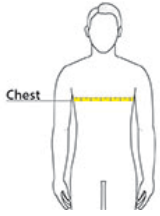

Sketches

front

back

SPEC SHEET + MEASUREMENTS

Sport-Tek® Youth Posi-UV® Pro Tee. YST420

PRODUCT MEASUREMENTS

	XS	S	M	L	XL
Body Length at Back	18 3/4	20 3/4	22 3/4	24 3/4	26 3/4
Chest	13 1/2	15	16 1/2	17 1/2	19
Sleeve Length	11 1/2	12 3/4	14	15 1/4	16 3/4

Body Length at Back: Measured from high point shoulder to finished hem at back.

Chest: Measured across the chest one inch below armhole when laid flat.

Sleeve Length: Start at center of neck and measure down shoulder, down sleeve to hem.

SIZE CHARTS

	XS	S	M	L	XL
Chest	22-24	25-27	28-30	30-32	32-34
Size	4/5	6/8	10/12	14/16	18/20

SPEC SHEET + MEASUREMENTS

SPORT-TEK

Sport-Tek® Youth Posi-UV® Pro Tee. YST420

HOW TO MEASURE

CHEST

Measure under the arm and around the fullest part of the chest with arms down, keeping tape horizontal.