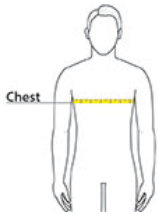

## PRODUCT MEASUREMENTS

	XS	S	M	L	XL
Body Length at Back	18 3/4	20 3/4	22 3/4	24 3/4	26 3/4
Chest	13 1/2	15	16 1/2	17 1/2	19
Sleeve Length	22	25	27 1/2	30	33

**Body Length at Back:** Measured from high point shoulder to finished hem at back.

**Chest:** Measured across the chest one inch below armhole when laid flat.

**Sleeve Length:** Start at center of neck and measure down shoulder, down sleeve to hem.

## SIZE CHARTS

	XS	S	M	L	XL
Chest	22-24	25-27	28-30	30-32	32-34
Size	4/5	6/8	10/12	14/16	18/20

## HOW TO MEASURE

---