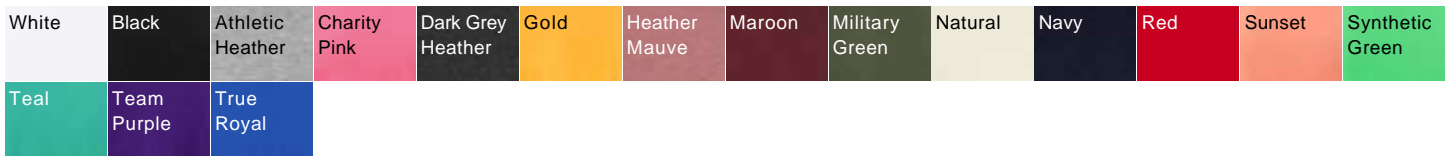

BELLA + CANVAS - Women's Jersey Racerback Tank BELLA + CANVAS® - 6008

- 4.2 oz./yd². (US), 7.2 oz./L yd (CA), 100% Airlume combed and ring-spun cotton, 32 singles
- Alternate Heather colors are 52/48 Airlume combed and ring-spun cotton/polyester
- Pre-shrunk
- Relaxed fit
- Merrowed bottom hem
- Side seams
- Tear away label

Responsible Supplier: this product was made in a facility that is Bluesign certified.

Colors

Finished Measurements

	S	M	L	XL	2XL
Body Length	24 1/4	24 5/8	25 1/8	25 5/8	26 1/8
Chest Width (Laid Flat)	16	16 3/4	17 3/4	18 3/4	19 3/4