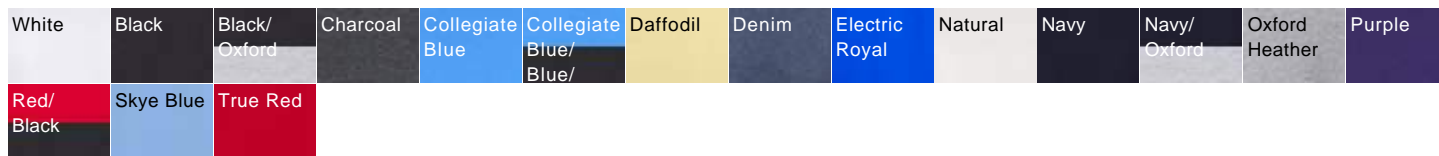

Boxercraft - Women's Pom Pom Long Sleeve Jersey T-Shirt - BW3514

BOXERCRAFT
your life. your spirit.™

- 5.5 oz./yd², 100% cotton jersey
- Charcoal is 60/40 cotton/polyester
- Oxford is 90/10 cotton/polyester
- Roomy, unisex fit
- Double tonal athletic stripes on sleeves
- Heat transfer label

Colors

Finished Measurements

	XS	S	M	L	XL	2XL
Body Length	27 1/4	28 1/4	29 1/4	30 1/4	31 1/4	31 3/4
Chest Width (Laid Flat)	19 1/4	21	22 3/4	24 1/2	26 1/4	28
Sleeve Length	16 1/2	17 1/2	18 1/2	19 1/2	19 1/2	20