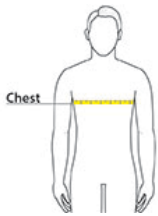

Carhartt Force[®] Solid Long Sleeve Shirt. CT105291

PRODUCT MEASUREMENTS

	S	M	L	XL	2XL	3XL	4XL
Body Length at Back	30 1/2	31	31 1/2	32	32 1/2	33	33 1/2
Chest	20 7/8	22 7/8	24 7/8	26 7/8	28 7/8	30 7/8	32 7/8
Pocket Height	6 1/2	6 1/2	6 1/2	6 1/2	6 1/2	6 1/2	6 1/2
Pocket Width	6	6	6	6	6	6	6
Sleeve Length from Center Back	35 1/4	36	36 3/4	37 1/2	38 1/4	39	39 3/4

Body Length at Back: Measured from high point shoulder to finished hem at back.

Chest: Measured across the chest one inch below armhole when laid flat.

Pocket Height: Measure from top to bottom at center.

Pocket Width: Measure from side to side at top edge.

Sleeve Length from Center Back: Measure from Center Back neck to shoulder point to sleeve hem.

SPEC SHEET + MEASUREMENTS

Carhartt Force® Solid Long Sleeve Shirt. CT105291

SIZE CHARTS

	S	M	L	XL	2XL	3XL	4XL
Chest	34-36	38-40	42-44	46-48	50-52	54-56	58-60

HOW TO MEASURE

CHEST

Measure under the arm and around the fullest part of the chest with arms down, keeping tape horizontal.