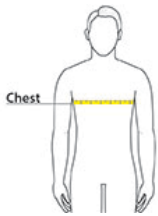

Carhartt Force[®] Solid Short Sleeve Shirt. CT105292

PRODUCT MEASUREMENTS

	S	M	L	XL	2XL	3XL	4XL
Body Length at Back	30 1/2	31	31 1/2	32	32 1/2	33	33 1/2
Chest	20 7/8	22 7/8	24 7/8	26 7/8	28 7/8	30 7/8	32 7/8
Pocket Height	6 1/2	6 1/2	6 1/2	6 1/2	6 1/2	6 1/2	6 1/2
Pocket Width	6	6	6	6	6	6	6
Sleeve Length from Center Back	20 1/4	20 3/4	21 1/4	21 3/4	22 1/4	22 3/4	23 1/4

Body Length at Back: Measured from high point shoulder to finished hem at back.

Chest: Measured across the chest one inch below armhole when laid flat.

Pocket Height: Measure from top to bottom at center.

Pocket Width: Measure from side to side at top edge.

Sleeve Length from Center Back: Measure from Center Back neck to shoulder point to sleeve hem.

SPEC SHEET + MEASUREMENTS

Carhartt Force® Solid Short Sleeve Shirt. CT105292

SIZE CHARTS

	S	M	L	XL	2XL	3XL	4XL
Chest	34-36	38-40	42-44	46-48	50-52	54-56	58-60

HOW TO MEASURE

CHEST

Measure under the arm and around the fullest part of the chest with arms down, keeping tape horizontal.