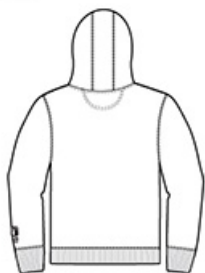

SPEC SHEET + MEASUREMENTS

Carhartt® Rain Defender® Paxton Heavyweight Hooded Sweatshirt. CT100615

Product photo

A heavyweight version of the classic hooded sweatshirt, this heavy-duty hoodie stands up to outdoor work in a substantial, water-repellent cotton blend.

- 13-ounce, 75/25 cotton/poly blend or 55/45 cotton/poly blend with Rain Defender durable water-repellent finish (Black, New Navy)*
- 55/45 cotton/poly blend (Carbon Heather)
- Attached jersey-lined three-piece hood with drawcord closure
- Front hand warmer pocket with hidden security pocket inside
- Stretchable, spandex-reinforced, rib knit cuffs and waistband
- Carhartt label sewn on hand warmer pocket
- Loose fit

*Please note: Select colors in Carhartt fleece are currently transitioning from a 75/25 cotton/poly blend to a 55/45 cotton/poly blend. Weight and fabric properties remain the same. Your order may contain a combination of both fabrics.

CARE INSTRUCTIONS

Machine wash cold with like colors, Do not bleach, Tumble dry low remove promptly.

Sketches

back