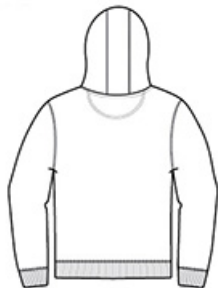

### Product photo

Sometimes Mother Nature can't make up her mind. This sweatshirt works perfectly as a layer or by itself, allowing you to adapt with the weather.

- 10.5-ounce, 50/50 cotton/poly blend or 59/41 cotton/poly blend (Black, Carbon Heather, Moss, New Navy)\*
- 50/50 cotton/poly blend (Brite Lime, Brite Orange)
- 70/30 cotton/poly blend (Heather Grey)
- Attached three-piece hood with drawcord closure
- Front hand warmer pocket
- Stretchable, spandex-reinforced, rib knit cuffs and waistband
- Carhartt-strong, triple-stitched main seams
- Carhartt label sewn on hand warmer pocket
- Loose fit

### Sketches

FRONTVIEW

front

BACKVIEW

back