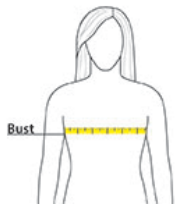

### PRODUCT MEASUREMENTS

	XS	S	M	L	XL	XXL	3XL	4XL
Body Length at Back	23 1/2	24	24 1/2	25	25 1/2	26	26 1/2	27
Bust	18 1/4	19 1/4	20 1/4	21 3/4	23 1/4	24 3/4	26 3/4	28 3/4
Size	2	4/6	8/10	12/14	16/18	20/22	24/26	28/30
Sleeve Length from Center Back	31 1/2	32	32 1/2	33 1/8	33 3/4	34 3/8	34 3/4	35 1/8

**Body Length at Back:** Measured from high point shoulder to finished hem at back.

**Bust:** Measured across the chest one inch below armhole when laid flat.

**Sleeve Length from Center Back:** Measure from Center Back neck to shoulder point to sleeve hem.

### SIZE CHARTS

	XS	S	M	L	XL	XXL	3XL	4XL
Bust	32-34	35-36	37-38	39-41	42-44	45-47	48-51	52-55
Size	2	4/6	8/10	12/14	16/18	20/22	24/26	28/30

## HOW TO MEASURE

---