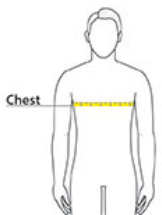

## PRODUCT MEASUREMENTS

|                     | XS     | S      | M      | L      | XL     | 2XL    | 3XL    | 4XL    |
|---------------------|--------|--------|--------|--------|--------|--------|--------|--------|
| Body Length at Back | 27     | 28     | 29     | 30     | 31     | 32     | 32 3/4 | 33 1/2 |
| Chest               | 18 3/4 | 20 1/4 | 21 3/4 | 23 1/4 | 25 1/4 | 27 1/4 | 29 3/4 | 32 3/4 |
| Sleeve Length       | 34 1/4 | 35     | 35 3/4 | 36 1/2 | 37 1/4 | 38     | 38 3/4 | 39 1/2 |

**Body Length at Back:** Measured from high point shoulder to finished hem at back.

**Chest:** Measured across the chest one inch below armhole when laid flat.

**Sleeve Length:** Start at center of neck and measure down shoulder, down sleeve to hem.

## SIZE CHARTS

|       | XS    | S     | M     | L     | XL    | 2XL   | 3XL   | 4XL   |
|-------|-------|-------|-------|-------|-------|-------|-------|-------|
| Chest | 32-34 | 35-37 | 38-40 | 41-43 | 44-47 | 48-51 | 52-56 | 57-61 |

## HOW TO MEASURE