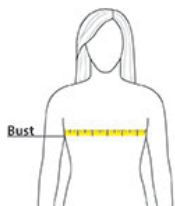

Sketches

front

back

SPEC SHEET + MEASUREMENTS

Nike Women's Club Fleece Sleeve Swoosh Pullover Hoodie. NKFD9889

PRODUCT MEASUREMENTS

	S	M	L	XL	2XL
Body Length at Back	23 5/8	24	24 3/4	25 5/8	26 3/8
Bust	20 5/8	22	23 3/8	25 3/8	27 3/8
Set in Sleeve Length	33 1/4	33 5/8	35 1/4	34 7/8	35 5/8
Size	4/6	8/10	12/14	16/18	20/22

Body Length at Back: Measured from high point shoulder to finished hem at back.

Bust: Measured across the chest one inch below armhole when laid flat.

Set in Sleeve Length: Measure from Center Back neck to shoulder point to sleeve hem.

SIZE CHARTS

	S	M	L	XL	2XL
Bust	32 1/2-35 1/2	35 1/2 - 38	38-41	41-44 1/2	44 1/2-48 1/2
Size	4/6	8/10	12/14	16/18	20/22

SPEC SHEET + MEASUREMENTS

Nike Women's Club Fleece Sleeve Swoosh Pullover Hoodie. NKFD9889

HOW TO MEASURE

BUST

Measure under the arm and around the fullest part of the bust with arms down, keeping tape horizontal.

COLORS

Please note: PMS code information is shown only when an exact match is available.