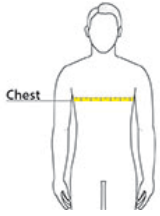

### PRODUCT MEASUREMENTS

	XS	S	M	L	XL	2XL	3XL	4XL
Body Length at Front	27	28	29	30	31	32	32 1/2	33
Chest	20 1/2	22	23 1/2	25	26 1/2	28	30	32
Sleeve Length from Center Back	34 1/4	35	35 3/4	36 1/2	37 1/4	38	38 3/4	39 1/2

**Body Length at Front:** Measure from high point shoulder to lowest point of hem at front.

**Chest:** Measured across the chest one inch below armhole when laid flat.

**Sleeve Length from Center Back:** Measure from Center Back neck to shoulder point to sleeve hem.

### SIZE CHARTS

	XS	S	M	L	XL	2XL	3XL	4XL
Chest	32-34	35-37	38-40	41-43	44-46	47-49	50-53	54-57

## HOW TO MEASURE

---