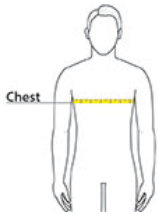

SPEC SHEET + MEASUREMENTS

Sport-Tek® Tipped V-Neck Raglan Wind Shirt. JST62

PRODUCT MEASUREMENTS

	XS	S	M	L	XL	2XL	3XL	4XL	5XL	6XL
Body Length at Back	26	27	28	29	30	31	32	33	34	35
Chest	21	22 1/2	24	25 1/2	27	28 1/2	30	31 1/2	33	34 1/2
Sleeve Length	33 1/2	34 1/2	35 1/2	36 1/2	37 1/2	38 1/2	39 1/2	40 1/2	41 1/2	42 1/2

Body Length at Back: Measured from high point shoulder to finished hem at back.

Chest: Measured across the chest one inch below armhole when laid flat.

Sleeve Length: Start at center of neck and measure down shoulder, down sleeve to hem.

SIZE CHARTS

	XS	S	M	L	XL	2XL	3XL	4XL	5XL	6XL	7XL	8XL	9XL	10XL
Chest	32-34	35-37	38-40	41-43	44-46	47-49	50-52	54-57	58-60	61-63	64-66	67-69	70-72	73-75

SPEC SHEET + MEASUREMENTS

Sport-Tek® Tipped V-Neck Raglan Wind Shirt. JST62

HOW TO MEASURE

CHEST

Measure under the arm and around the fullest part of the chest with arms down, keeping tape horizontal.

COLORS

Please note: PMS code information is shown only when an exact match is available.