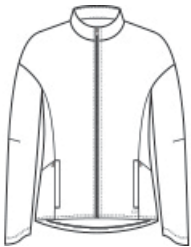

## OGIO® Women's Commuter Full-Zip Soft Shell. LOG755

### Product photo

Designed for the daily commute, these sleek, water-resistant soft shells have spandex for easy movement and black reflective details for enhanced visibility.

- 88/12 poly/spandex with durable water-repellent (DWR) finish
- Grid microfleece lining for warmth
- 5000MM fabric waterproof rating
- 5000G/M<sup>2</sup> fabric breathability rating
- Heat transfer OGIO back neck label
- Molded center front zipper
- Drop shoulder
- Black reflective taping along shoulders and sleeves and down center back
- Zippered side pockets with a hidden mesh pocket for valuables or phone
- Black reflective O heat transfer on front left hem
- Drop tail hem

### Sketches

front

back